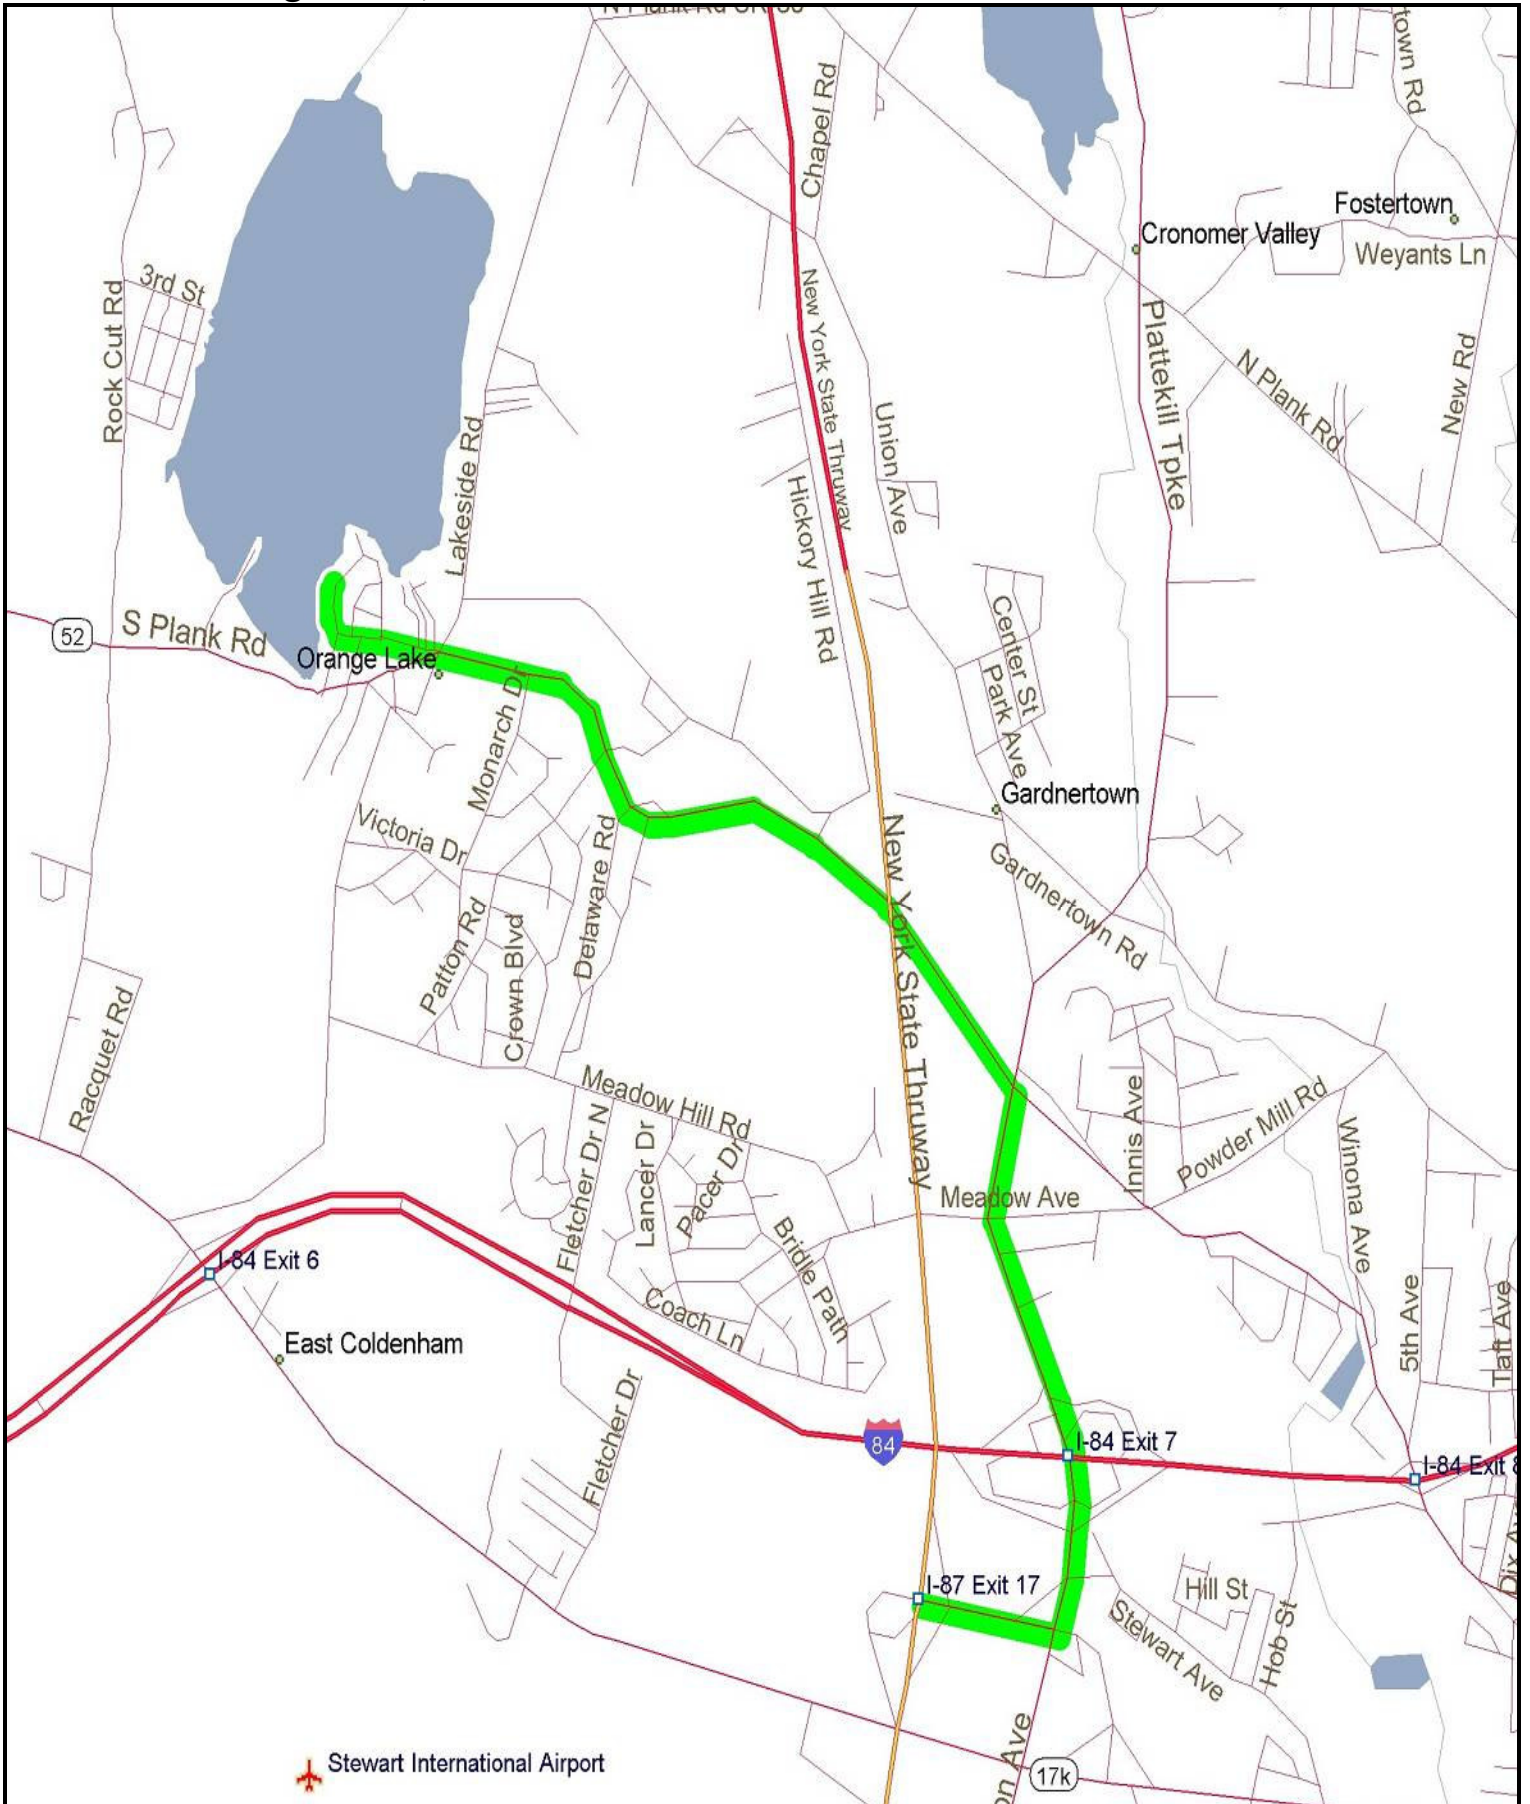

Orange Lake, NY

Proceed to Rt. 87 (NYS Thruway) exit 17. Go through toll booth onto north Rt. 300 (Union Ave.). Make a left onto Rt. 52. Follow Rt. 52 and stay right between Fire Dept. and Church going straight onto Odel Circle. On Odel follow chain link fence and turn left to Lawrence House launch site.