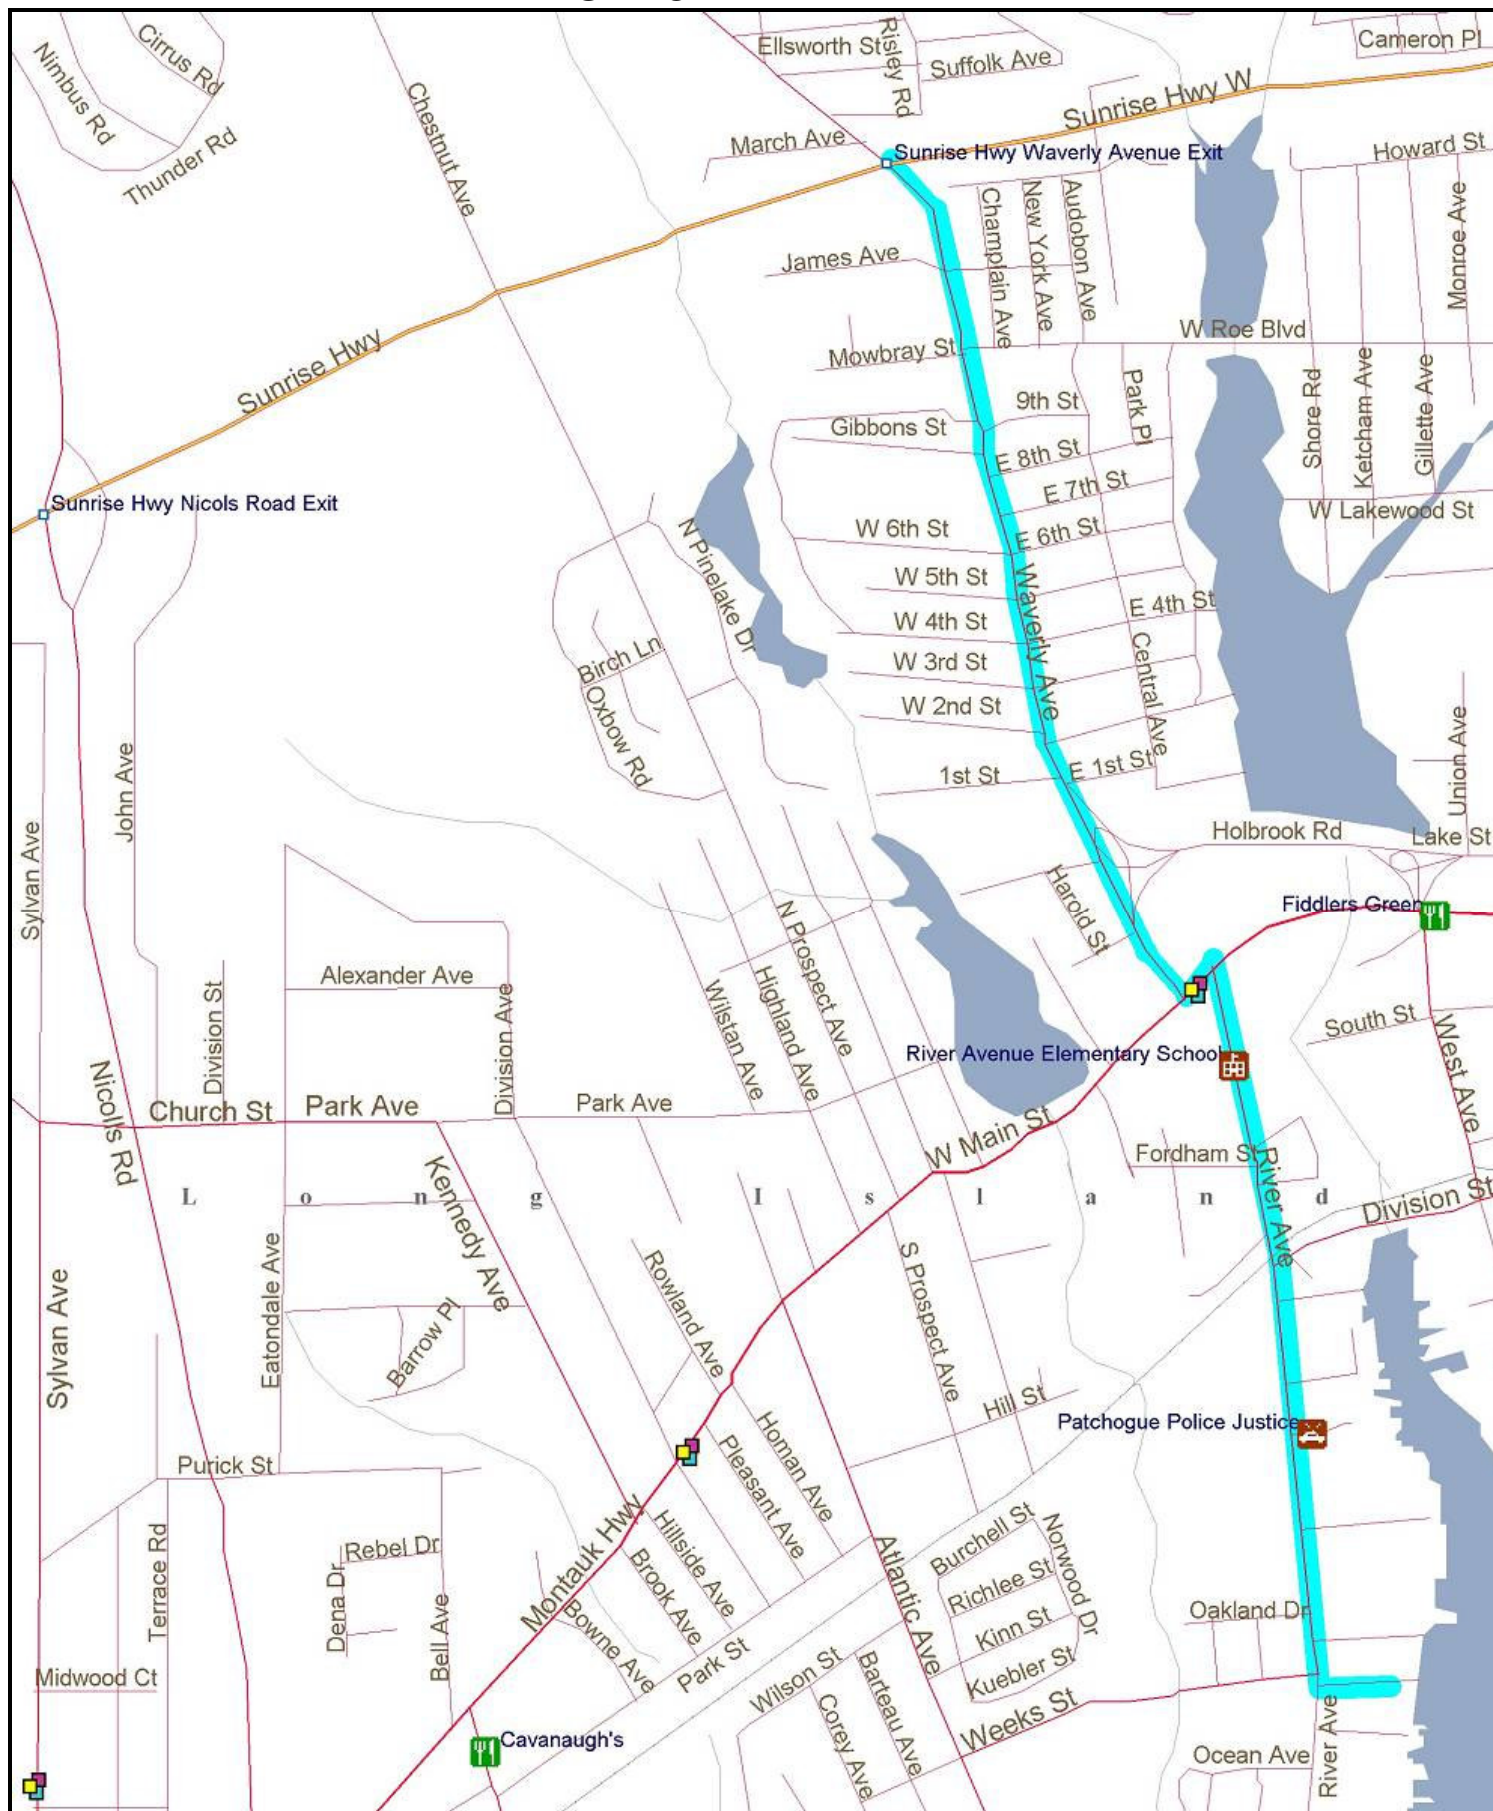

WEEKS YACHT YARD

Proceed on Sunrise Highway (Rt. 27), to Waverly Ave. Proceed south on Waverly Ave. to W. Main St. (Montauk Hwy. Rt27A). Make a left onto W. Main St. and a quick right onto River Ave. Follow River Ave. across railroad tracks. Sign for Weeks Yacht Yard is on the left side just before a stop sign.